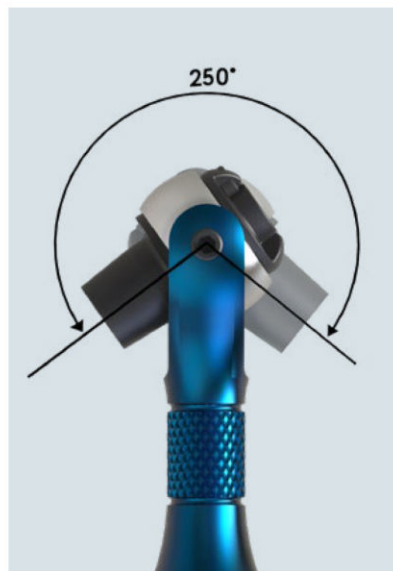

100-TEETH RATCHET SET

- Drive: 1/4", 3/8", 1/2"
- Length: 150mm, 300mm, 400mm
- Super strong high tooth gear
- Aluminium handle design
- Quick release lock

WB		
163350	100-Teeth Ratchet Set	1/4", 3/8", 1/2"

100-TEETH SWIVEL RATCHET SET

- Drive: 1/4", 3/8", 1/2"
- Length: 165mm, 245mm, 310mm
- Super strong high tooth gear
- Aluminium handle design
- Quick release lock

WB		
163351	100-Teeth Swivel Ratchet Set	1/4", 3/8", 1/2"

MINI SWIVEL RATCHETS

90-Teeth, 1/4" Drive Super Mini Swivel Ratchet

WB		
163360	• Aluminium body	1/4"

90-Teeth 1/4" **HEX** Super Mini Swivel Ratchet

WB		
163361	• Aluminium body • Magnetic bit holder	1/4"