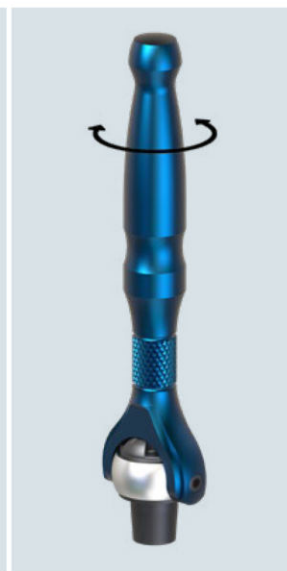

100-TEETH RATCHET SET

- Drive: 1/4", 3/8", 1/2"
- Length: 150mm, 300mm, 400mm
- Super strong high tooth gear
- Aluminium handle design
- Quick release lock

WB		
163350	100-Teeth Ratchet Set	1/4", 3/8", 1/2"

100-TEETH SWIVEL RATCHET SET

- Drive: 1/4", 3/8", 1/2"
- Length: 165mm, 245mm, 310mm
- Super strong high tooth gear
- Aluminium handle design
- Quick release lock

WB		
163351	100-Teeth Swivel Ratchet Set	1/4", 3/8", 1/2"

MINI SWIVEL RATCHETS

90-Teeth, 1/4" Drive Super Mini Swivel Ratchet

WB		
163360	• Aluminium body	1/4"

90-Teeth 1/4" **HEX** Super Mini Swivel Ratchet

WB		
163361	• Aluminium body • Magnetic bit holder	1/4"